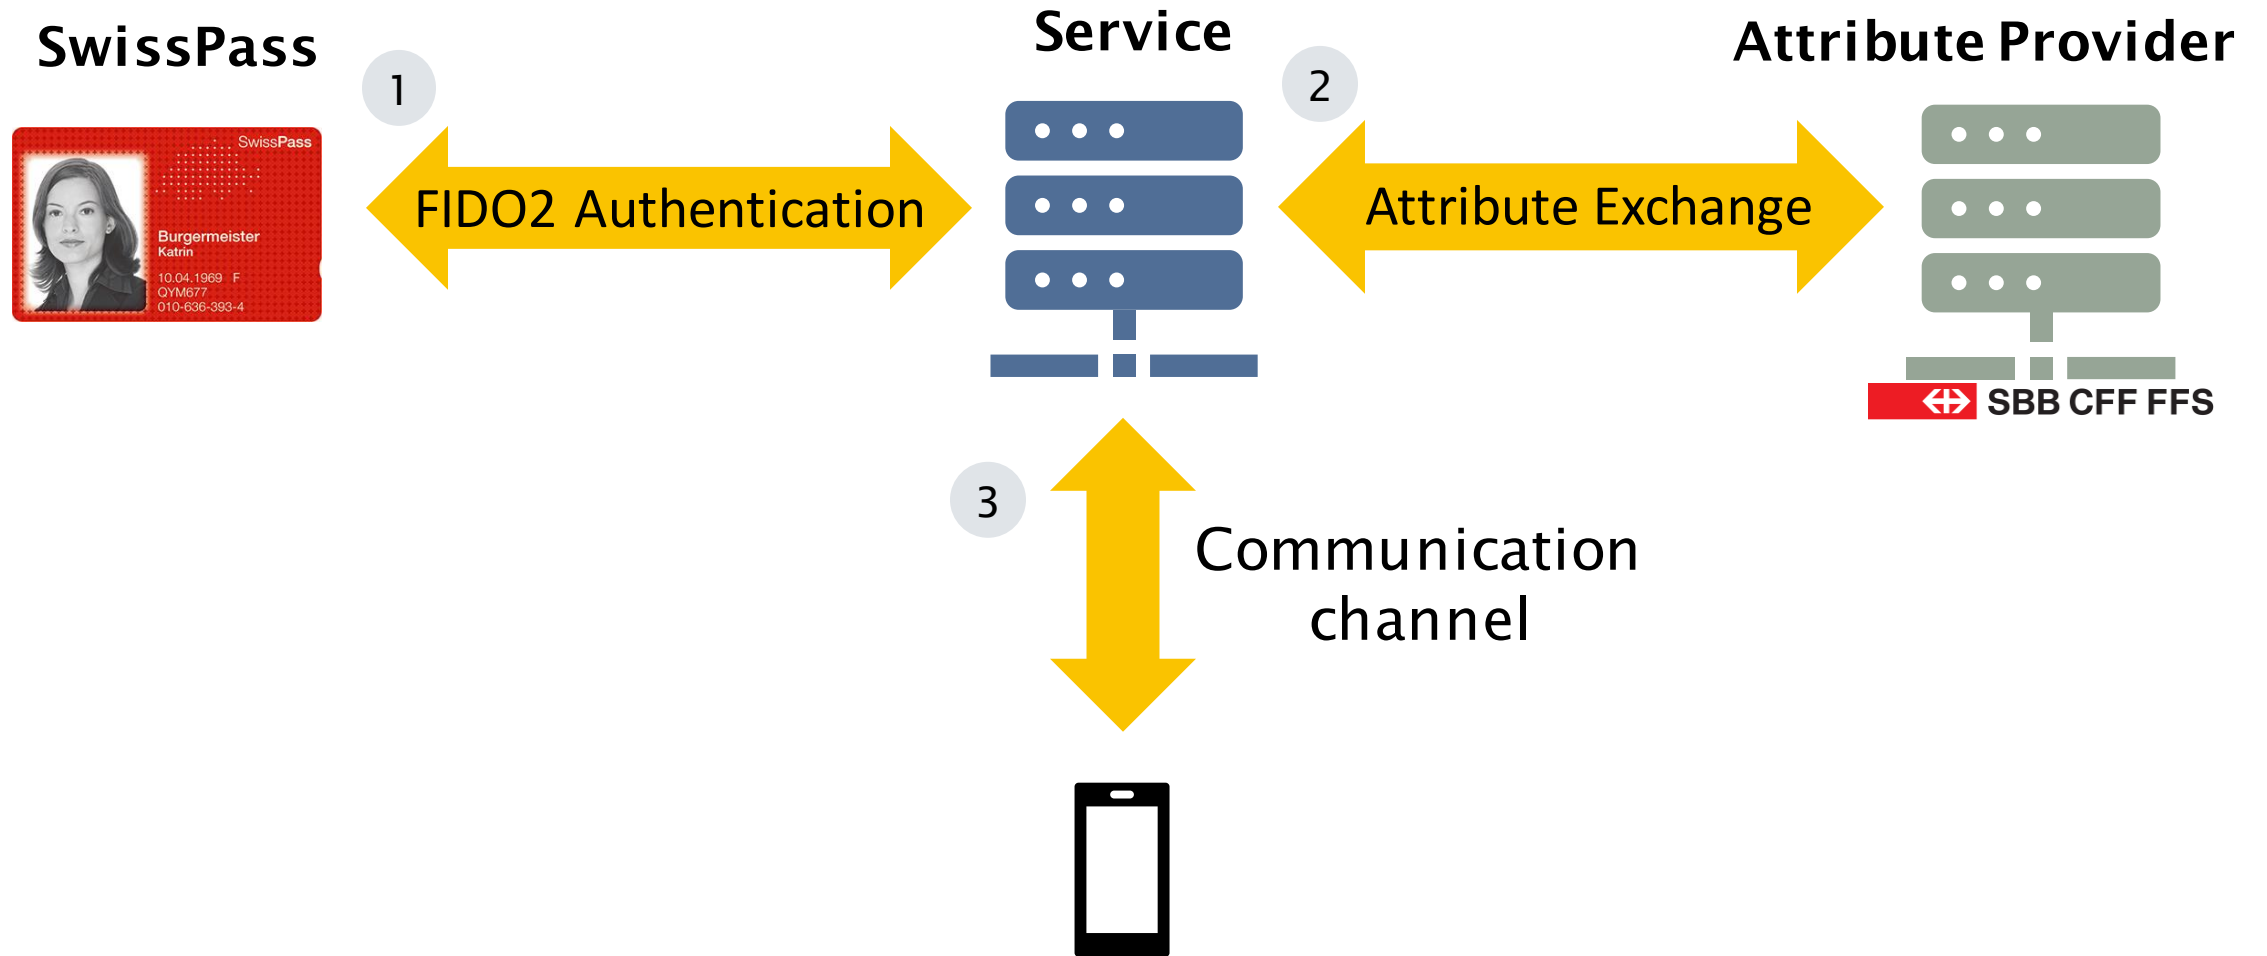

Berner Fachhochschule
Haute école spécialisée bernoise
Bern University of Applied Sciences

Bachelorthesis - SwissPass FIDO2 Protocol

Coralie Rohrer, Dominic Baumann

SwissPass FIDO2 Protocol

Properties

User-friendly

Centralized user management

Based on existing standards

Secure multifactor Authentication

PoC: Charge your E-Car

SwissPass FIDO2 Protocol

Contact

Coralie Rohrer

coralie.rohrer@bfh.ch